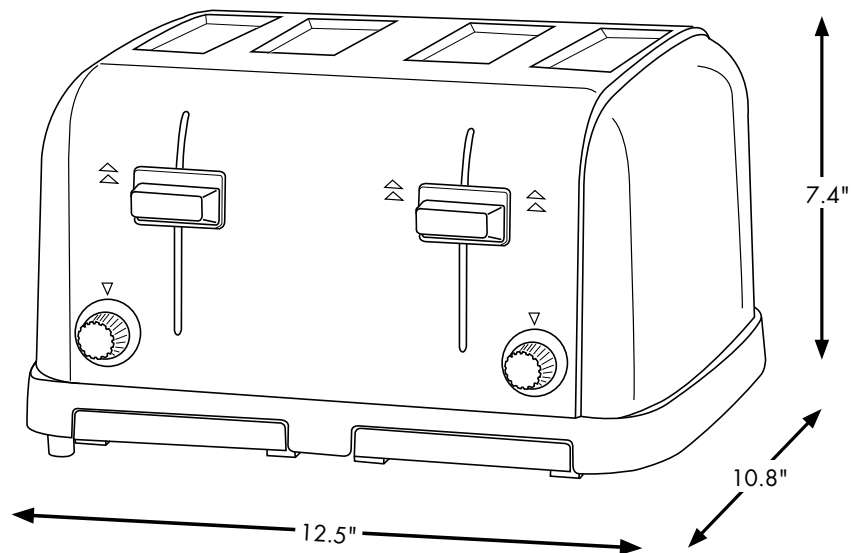

Features

- Brushed chrome steel housing
- Four 1 3/8" extra-wide slots
- Electronic browning controls
- 4 self-centering bread racks
- Removable crumb tray
- NSF certified
- WCT708 – 120V, 15 amps, 1800W, UL
- WCT708CND – 120V, 17.5 amps, 1500W, cUL
- Limited One Year Warranty

Four-Slice Commercial Toaster – WCT708/WCT708CND

Up to
225
Slices/Hour

Four-Slice Commercial Toaster – WCT708/WCT708CND

Specifications

Item	Electrical	Listings	Dimensions (H" x W" x D")	Warranty
WCT708	120 Volt, 60 HZ, 1800W	UL, NSF	7.4" x 12.5" x 10.8"	Limited 1 Year
WCT708CND	120 Volt, 60 HZ, 1500W	cUL, NSF	7.4" x 12.5" x 10.8"	Limited 1 Year

Ordering Information

Description	Catalog #	Std Pkg.	Ship Wt. (lbs.)	Cubic Feet	UPC Code
4-Slice Brushed Chrome Toaster	WCT708	1	10	1.8	040072000812
4-Slice Brushed Chrome Toaster	WCT708CND	1	10	1.8	040072011986